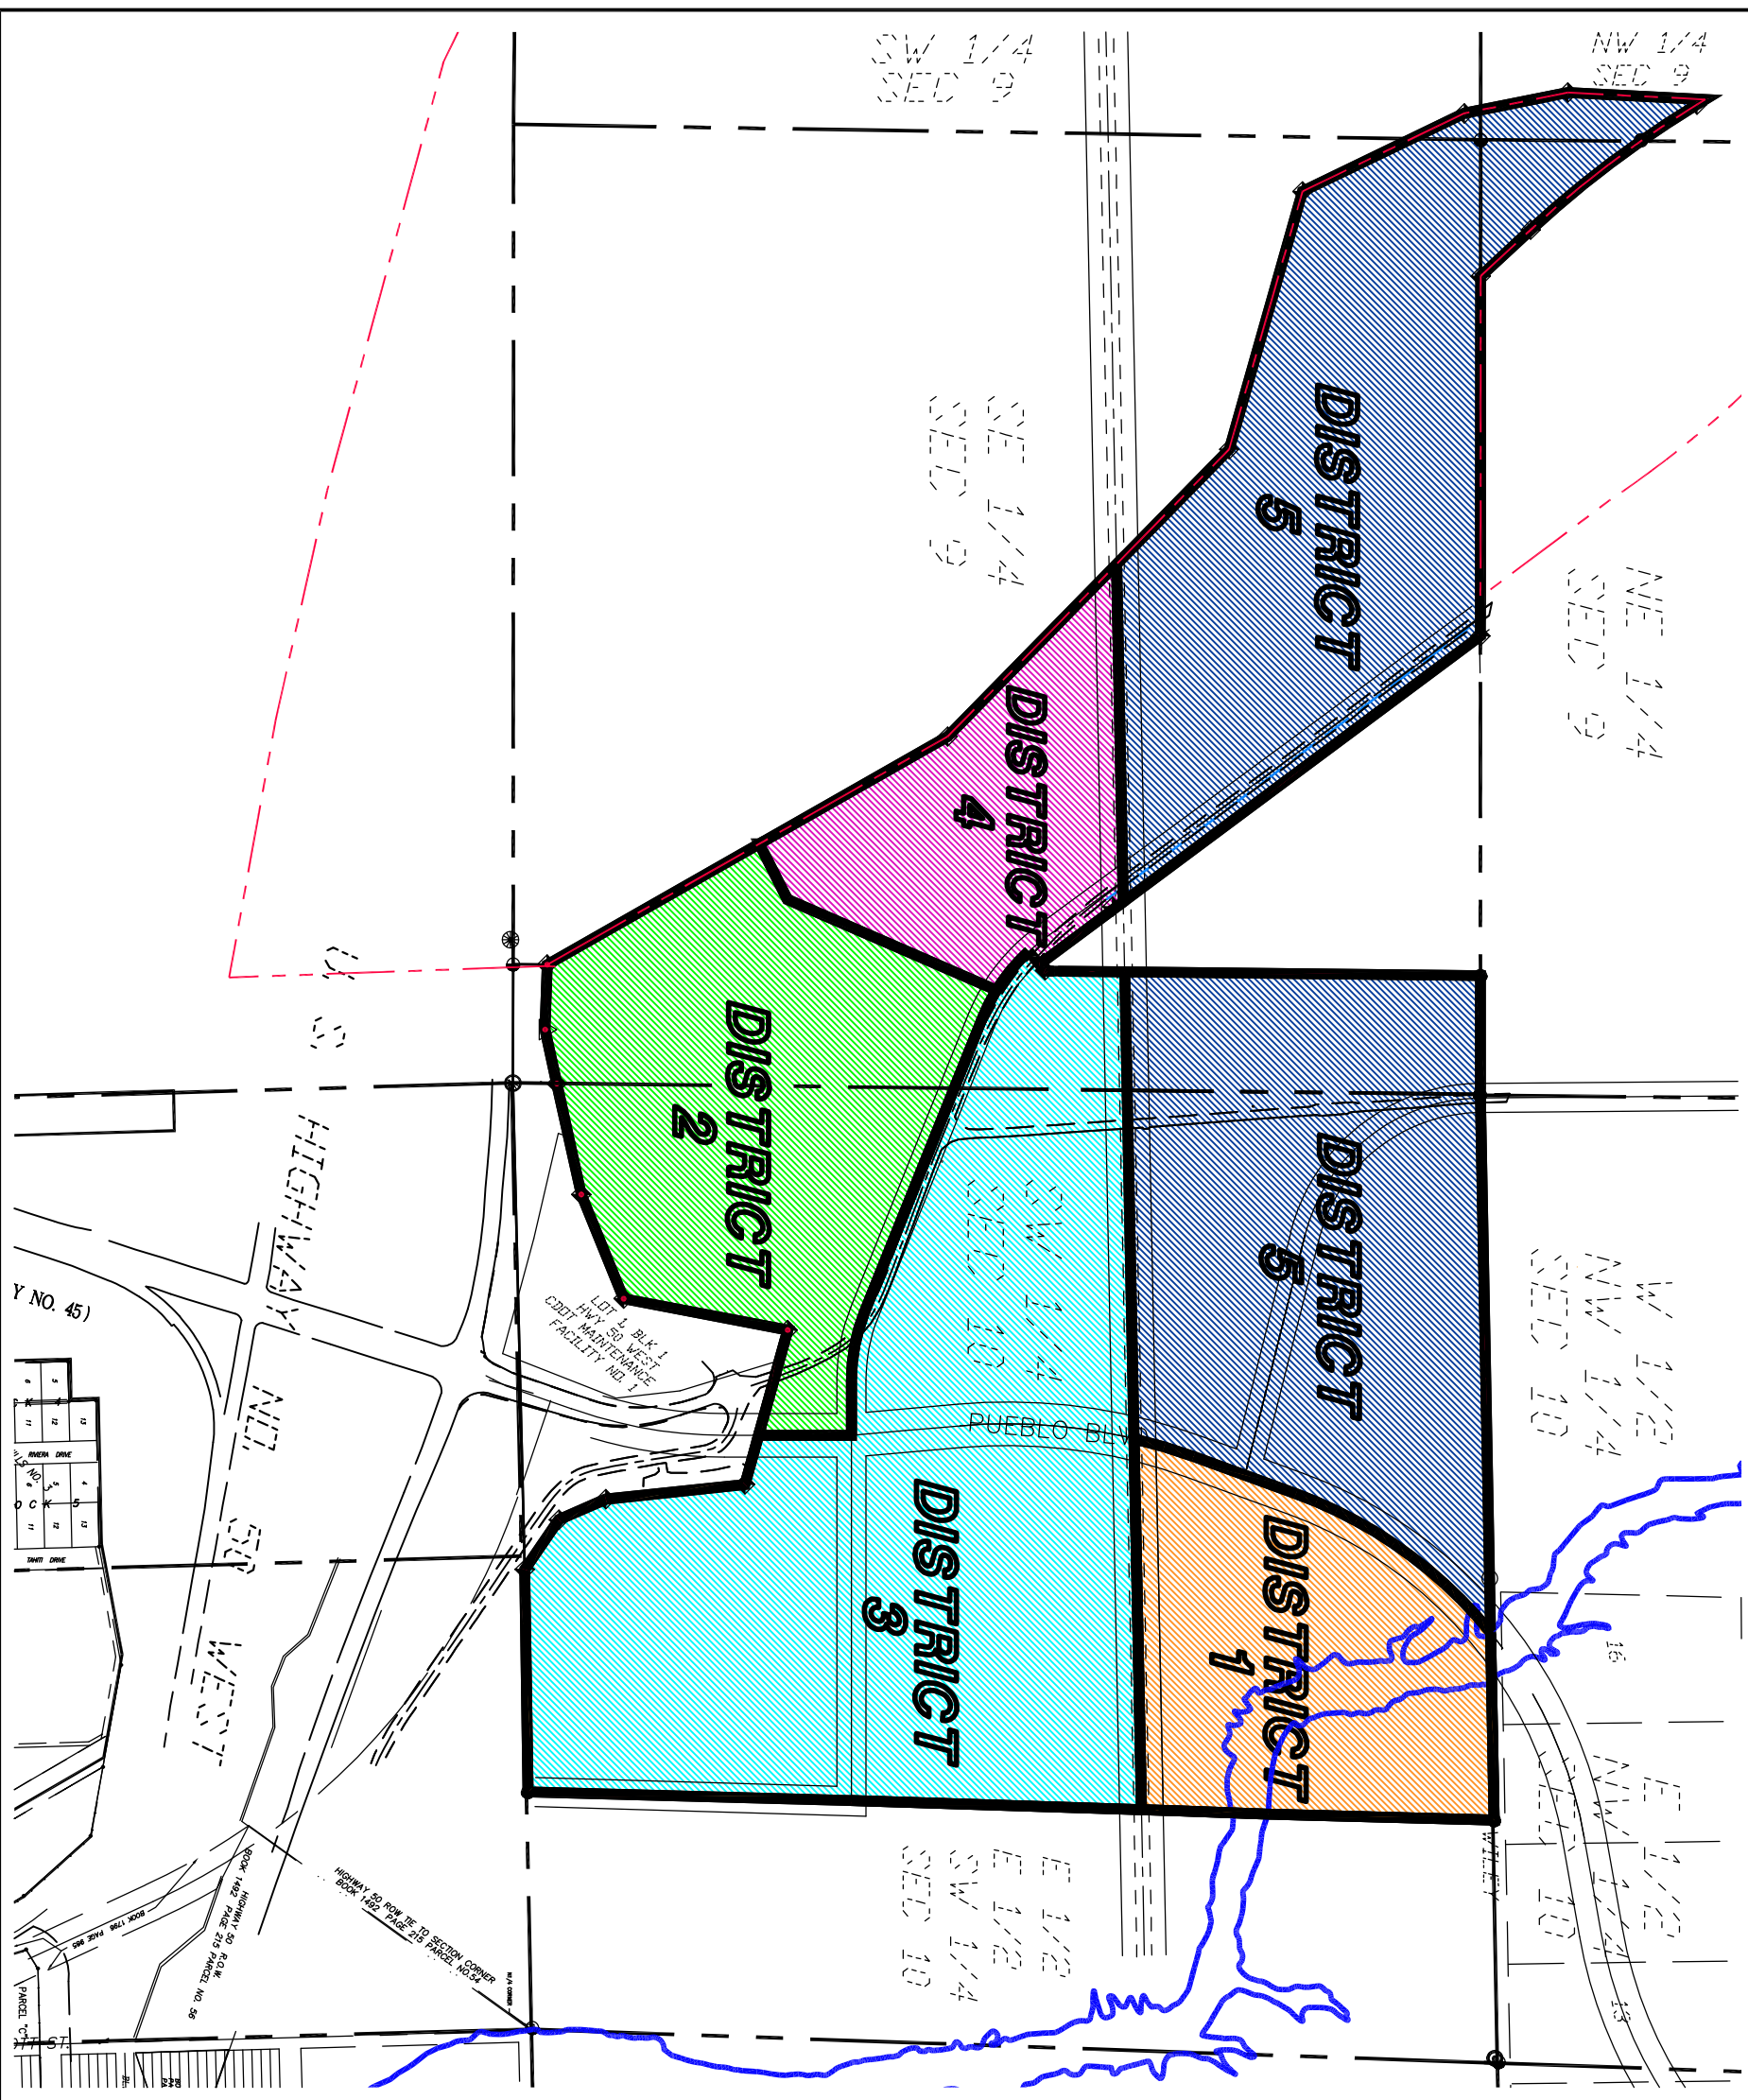

# WILDHORSE METROPOLITAN DISTRICT NO'S. 1-5

### LEGEND

- = DISTRICT 1 (18.66 ACRES)
- = DISTRICT 2 (26.93 ACRES)
- = DISTRICT 3 (53.86 ACRES)
- = DISTRICT 4 (13.62 ACRES)
- = DISTRICT 5 (66.26 ACRES)
- = WILDHORSE METROPOLITAN DISTRICT BOUNDARY
- = PUEBLO WEST METROPOLITAN DISTRICT BOUNDARY

<b>NORTHSTAR</b>	
ENGINEERING AND SURVEYING.	
111 E. 5TH ST. PUEBLO, CO 81003	
(719)544-6823 (719)544-6825 FAX	
<b>INC.</b>	
WILDHORSE METROPOLITAN DISTRICT NO'S. 1-5 DISTRICTS MAP	
TITLE:	FILE: WWD_DISTRICTS.DWG
SCALE: AS SHOWN	DRAWN BY: DJA
DATE: 02-14-2022	CHECKED BY: MLC
	JOB NO. 1804400
	SHEET 1 OF 1